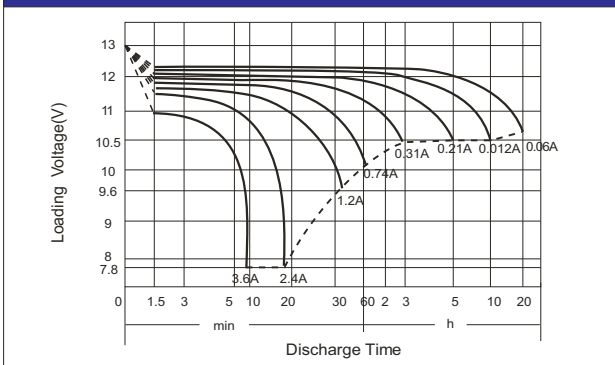

Discharge Characteristics (25°C, 77°C)

Constant Current Discharge Characteristics Unit: Amperes (25°C, 77°F)

F.V/Time	5MIN	10MIN	15MIN	30MIN	1HR	2HR	3HR	4HR	5HR	8HR	10HR	20HR
1.60V	4.63	3.15	2.33	1.38	0.78	0.45	0.338	0.271	0.222	0.145	0.121	0.063
1.67V	3.99	2.81	2.11	1.28	0.74	0.43	0.322	0.258	0.211	0.143	0.118	0.062
1.70V	3.81	2.69	2.05	1.24	0.73	0.42	0.315	0.254	0.209	0.142	0.117	0.062
1.75V	3.46	2.46	1.92	1.19	0.71	0.40	0.306	0.248	0.206	0.140	0.116	0.061
1.80V	3.07	2.24	1.76	1.15	0.68	0.39	0.300	0.242	0.199	0.137	0.115	0.060
1.85V	2.29	1.75	1.45	0.97	0.60	0.36	0.279	0.227	0.185	0.130	0.108	0.059

Constant Power Discharge Characteristics Unit: Watts (25°C, 77°F)

F.V/Time	5MIN	10MIN	15MIN	30MIN	1HR	2HR	3HR	4HR	5HR	8HR	10HR	20HR
1.60V	46.1	32.1	24.5	15.1	8.81	5.08	3.87	3.13	2.57	1.70	1.42	0.743
1.67V	41.0	29.5	22.6	14.2	8.47	4.89	3.71	2.99	2.46	1.68	1.40	0.737
1.70V	39.3	28.3	22.0	13.8	8.33	4.83	3.64	2.95	2.44	1.67	1.38	0.731
1.75V	36.7	26.6	20.9	13.3	8.10	4.66	3.54	2.88	2.41	1.65	1.37	0.718
1.80V	33.3	24.6	19.4	12.9	7.78	4.51	3.49	2.83	2.33	1.62	1.36	0.712
1.85V	25.1	19.4	16.3	11.1	7.01	4.16	3.26	2.66	2.18	1.53	1.29	0.706

Power-Sonic Europe Limited
3 Buckingham Square, Wickford, Essex, SS11 8YQ
Tel: +44 (0)1268 560686 Fax: +44 (0)1268 560902
sales@power-sonic.co.uk
www.power-sonic.co.uk