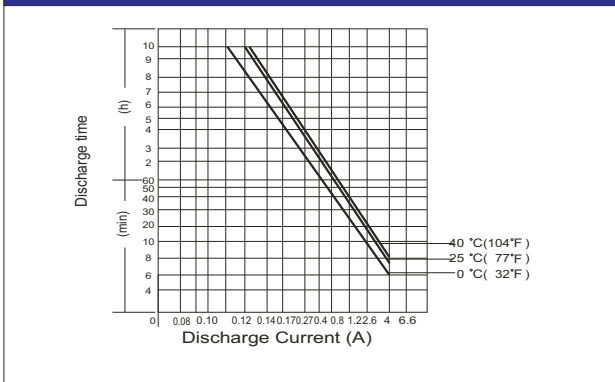

Discharging Current & Discharge Duration Time