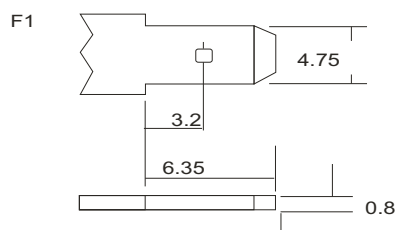

#### Dimensions (mm)

#### Physical Specification

Nominal Voltage		12V
Nominal Capacity (20HR)		1.2AH
Dimension	Length	97 ± 1mm
	Width	43 ± 1mm
	Container Height	52 ± 1mm
	Total Height (with Terminal)	58 ± 1mm
Weight		Approx 0.6kg
Standard Terminal		F1

#### Electrical Specification

Rated Capacity	20 hour rate (60mA)	1.20AH	Constant-Voltage	Cycle	Initial Charging Current less than 0.36A. Voltage 14.4V~ 15.0V at 25°C (77°F) Temp. Coefficient -30mV/°C
	10 hour rate (116mA)	1.16AH			
	5 hour rate (206mA)	1.03AH			
	1 hour rate (740mA)	0.74AH			
Capacity affected by Temperature	40°C (104°F)	103%	Charge	Standby	No limit on Initial Charging Current Voltage 13.5V~13.8V at 25°C(77°F) Temp. Coefficient - 20mV/°C
	25°C (77°F)	100%			
	0°C (32°F)	86%			