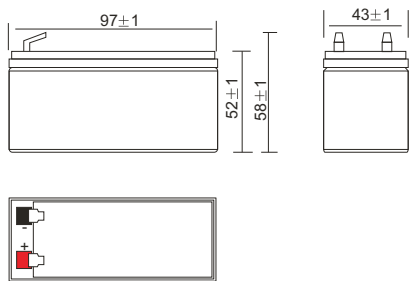

#### Dimensions (mm)

#### Physical Specification

Nominal Voltage		12V
Nominal Capacity (20HR)		1.2AH
Dimension	Length	97 ± 1mm
	Width	43 ± 1mm
	Container Height	52 ± 1mm
	Total Height (with Terminal)	58 ± 1mm
Weight		Approx 0.6kg
Standard Terminal		F1